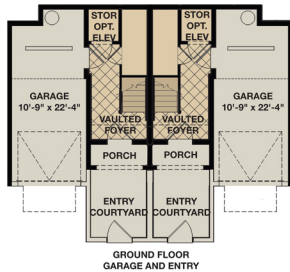

COACH HOUSE - UPPER LEVEL

3 Bedrooms

2 Baths

2,080 sq. ft. living

240 sq. ft. garage

185 sq. ft. lanai + balcony

2,505 sq. ft. total